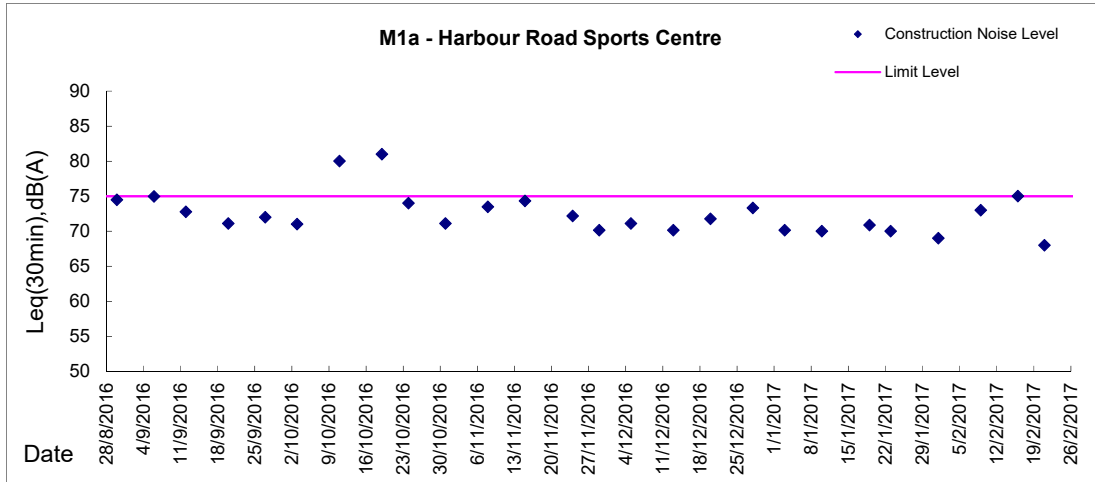

Graphic Presentation of Noise Monitoring Result

Day Time (0700 - 1900hrs on normal weekdays)

Graphic Presentation of Noise Monitoring Result

Day Time (0700 - 1900hrs on normal weekdays)