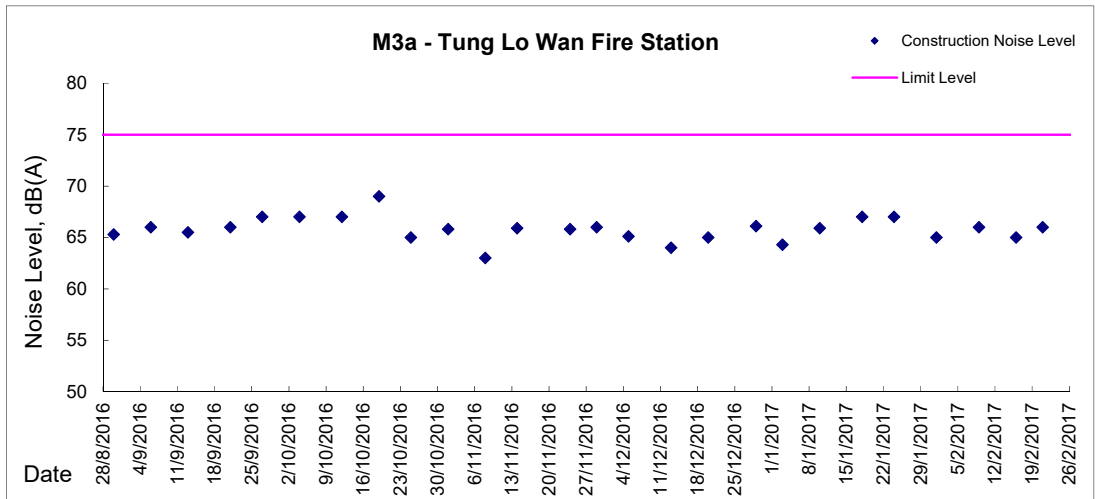

Graphic Presentation of Noise Monitoring Result

Day Time (0700 - 1900hrs on normal weekdays)

Graphic Presentation of Noise Monitoring Result

Day Time (0700 - 1900hrs on normal weekdays)