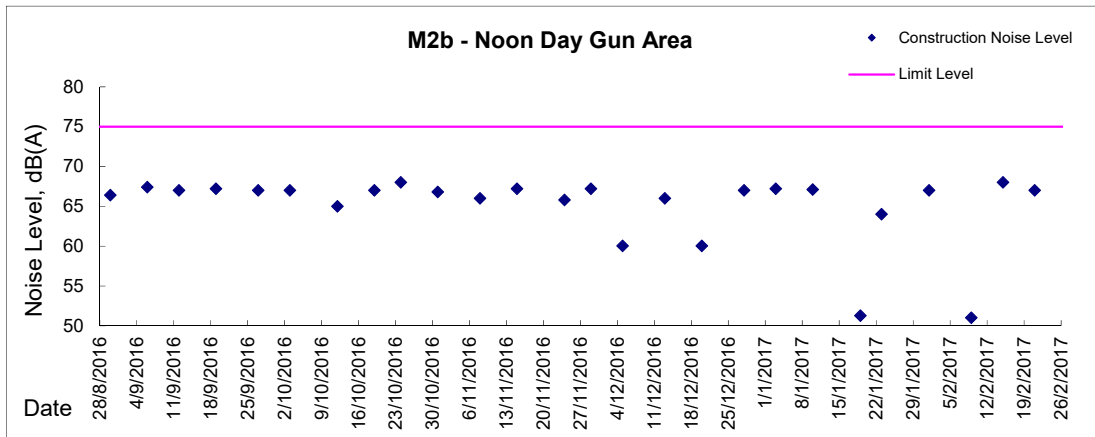

Graphic Presentation of Noise Monitoring Result

Day Time (0700 - 1900hrs on normal weekdays)

Graphic Presentation of Noise Monitoring Result

Day Time (0700 - 1900hrs on normal weekdays)